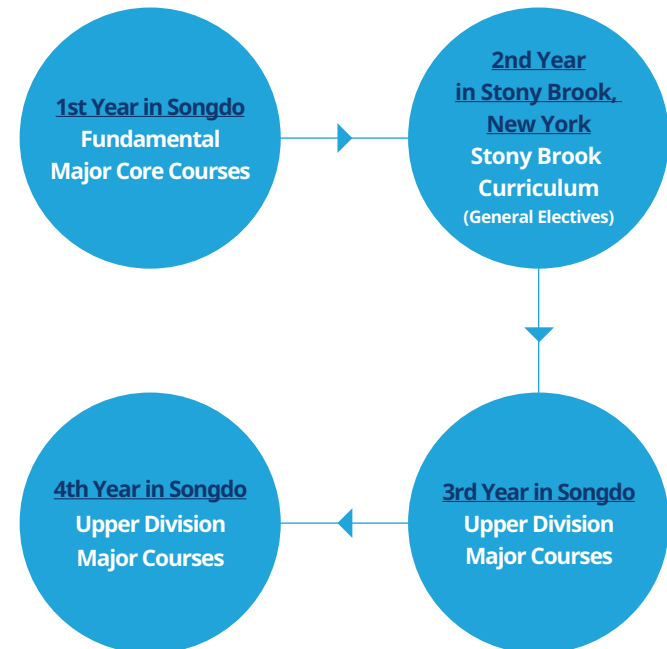

Why SUNY Korea

- **Prestigious American Degree**
  - Stony Brook University curriculum, faculty and degree
- **State-of-the-Art Facilities**
  - Multimedia classrooms, library, research labs, sports center, auditorium, multi-cultural activity center, dining hall, dormitory, guest house
- **Multi-Cultural Learning Environment**
  - Students, faculties from all corners of the world, learning and living together on campus
- **Studying in the US**
  - 1 year core course curriculum at Stony Brook University, New York
- **Global Network**
  - Be part of the global SUNY and Stony Brook alumni network
- **Scholarship Opportunities**
  - Scholarships recognizing students of excellence and special talents
- **International Career**
  - Multi-lingual, multi-cultural students welcomed in many multinational companies operating

Majors and Programs

- **Undergraduate Programs**
  - Computer Science
  - Mechanical Engineering
  - Technological Systems Management
- **Graduate Programs (Master's & Ph.D.)**
  - Computer Science
  - Mechanical Engineering
  - Technological Systems Management

Unique Curriculum

Contact Information

SUNY Korea Admissions
119 Songdo Moonhwa-ro, Yeonsu-gu
Incheon, South Korea, 406-840

E. admission@sunykorea.ac.kr
T. +82-32-626-1114
F. +82-32-626-1199

www.sunykorea.ac.kr
www.facebook.com/sunykorea

SUNY Korea
한국뉴욕주립대학교

History Makers.
We change the world

THE STATE
UNIVERSITY
OF
NEW YORK,
KOREA